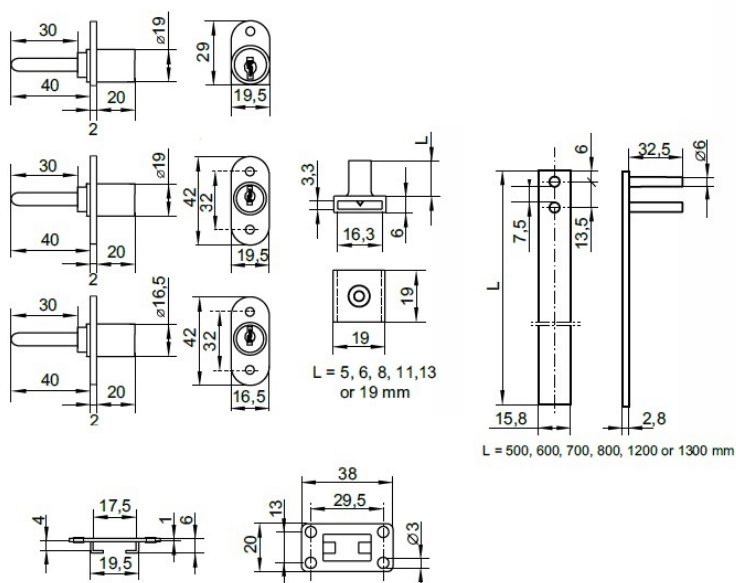

PRODUCT SHEET

Description:

Cent. Lock 1018/600mm, $\phi 16,5 \times 20$ mm, 40mm Tail, NPL, HCK SISO, 8mm Pegs, Complete W/1x600mm Locking Bar, 2 x Metal Bar Guides &, 3x8mm Adjustable Pegs

Item number:

14.03.108-0

Units	Box	Carton	HS Code	Barcode
Set	24	120	8301300000	
				5704866034746

SISO A/S

Mileparken 11
DK-2740 Skovlunde
Denmark
VAT: DK 24786013

Phone +45 45 830 900

www.siso.dk
siso@siso.dk

Danske Bank
Nytorv Branch
Copenhagen
SWIFT: DABADKKK

Account no.
4180 3112 112936
IBAN Account
DK7230003112112936