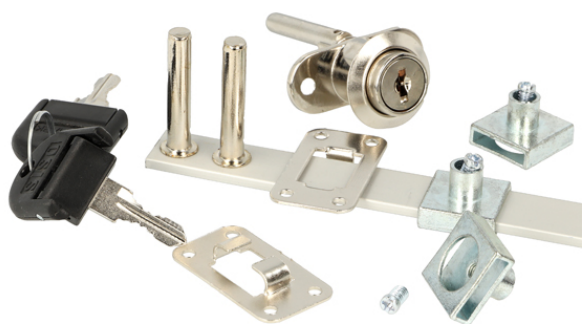

PRODUCT SHEET

Description:

Cent. Lock 1018/600mm, $\phi 16,5 \times 20$ mm, 40mm Tail, NPL, HCK SISO, 8mm Pegs, Complete W/1x600mm Locking Bar, 2 x Metal Bar Guides &, 3x8mm Adjustable Pegs

Item number:

14.03.108-0

Units	Box	Carton	HS Code	Barcode
Set	24	120	8301300000	
				5704866034746

SISO A/S

Mileparken 11
DK-2740 Skovlunde
Denmark
VAT: DK 24786013

Phone +45 45 830 900

www.siso.dk
siso@siso.dk

Danske Bank
Nytorv Branch
Copenhagen
SWIFT: DABADKKK

Account no.
4180 3112 112936
IBAN Account
DK7230003112112936